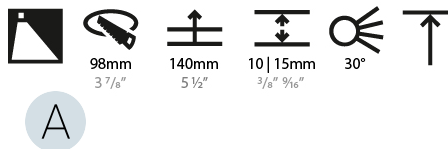

GENERAL

Series: Bioniq
Subseries: Bioniq Round Wallwash
Brand: Prolicht
Division: Architectural
Mounting Type: Recessed
Mounting Location: Ceiling
Subcategory: Downlight

PHYSICAL

Shape: Round
Diameter (mm): 107
Diameter (in): 4 3/16
Height (mm): 118
Height (in): 4 5/8
Ceiling Thickness (mm): 10 / 12.5 / 15
Ceiling Thickness (in): 3/8 or 1/2 or 9/16
Min. Recessing Depth (mm): 140
Min. Recessing Depth (in): 5 1/2
Light Distribution: Adjustable / Asymmetric
Weight (kg): 0.456
Weight (lbs): 1
Fixture Finish: SSR / BKV / CWI / CRY / HAB / LAG / UFT / ITA / RUA / RUR / MIC / FTG / MYG / TWT / LOD / PUS / FRO / FUP / KIA / POP / BLS / SPG / MEY / GOH / GUM / CHC / COM / ABZ / JAG / OBR / MOS / ROR
Fixture Material: Aluminum Die Cast
Cut-out Measurements: 98mm / 3 7/8"

ELECTRICAL

Lamp Type: LED (Zhaga Standard)
Total Output Wattage (W): 15
Dimming: Dali Dimming
Driver Included: No
Driver Location: Recessed Housing
Driver Type: Constant Current - 120Vac
Housing: See components
Input Voltage (V): 120
Constant Current (MA): 350

LED

Number of LEDs: 1
Color Temperature (°K): Warm Dim
Max. Delivered Lumen (lm): 850
Nominal Lumen (lm): 1140
CRI: >90 CRI
Lamp Life (hrs): 50000

OPTICAL

Reflector: 20 / 40 / 60
Adjustability: Fixed

RATINGS AND CERTIFICATIONS

Certified By: Certified for North American Standards
IP rating: IP20