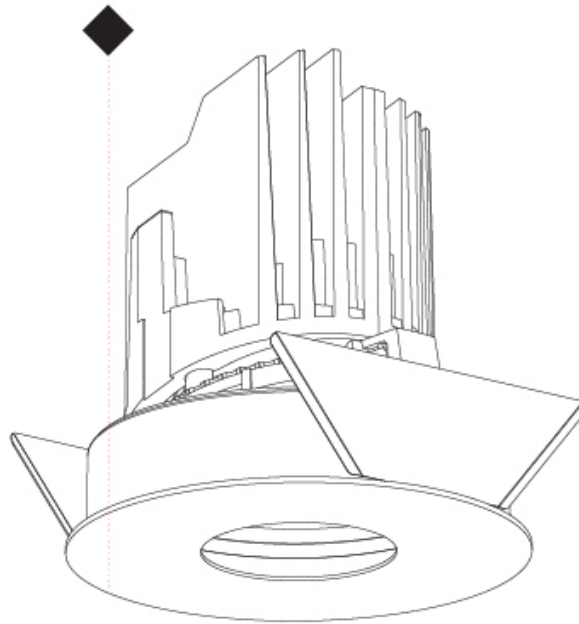

BIONIQ ROUND PINHOLE RECESSED

A37861-

PROJECT

TYPE

SPECIFIER

QUANTITY

DATE

A