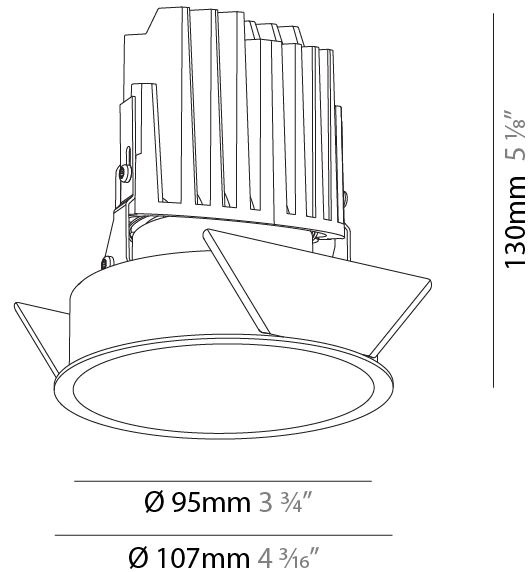

GENERAL

Series: Bioniq
Subseries: Bioniq Round Deep
Brand: Prolicht
Division: Architectural
Mounting Type: Recessed
Mounting Location: Ceiling
Subcategory: Downlight

PHYSICAL

Shape: Round
Diameter (mm): 107
Diameter (in): 4 3/16
Height (mm): 130
Height (in): 5 1/8
Ceiling Thickness (mm): 10 / 12.5 / 15
Ceiling Thickness (in): 3/8 or 1/2 or 9/16
Min. Recessing Depth (mm): 150
Min. Recessing Depth (in): 5 7/8
Light Distribution: Downlight
Weight (kg): 0.506
Weight (lbs): 1.12
Fixture Finish: SSR / BKV / CWI / CRY / HAB / LAG / UFT / ITA / RUA / RUR / MIC / FTG / MYG / TWT / LOD / PUS / FRO / FUP / KIA / POP / BLS / SPG / MEY / GOH / GUM / CHC / COM / ABZ / JAG / OBR / MOS / ROR
Fixture Material: Aluminum Die Cast
Cut-out Measurements: 98mm / 3 7/8"

ELECTRICAL

Lamp Type: LED (Zhaga Standard)
Total Output Wattage (W): 15
Dimming: Dali Dimming
Driver Included: No
Driver Location: Recessed Housing
Driver Type: Constant Current - 120Vac
Housing: See components
Input Voltage (V): 120
Constant Current (MA): 350

LED

Number of LEDs: 1
Color Temperature (°K): Warm Dim
Max. Delivered Lumen (lm): 760
Nominal Lumen (lm): 1140
CRI: >90 CRI

OPTICAL

Reflector: 20 / 40 / 60

RATINGS AND CERTIFICATIONS

Certified By: Certified for North American Standards
IP rating: IP20