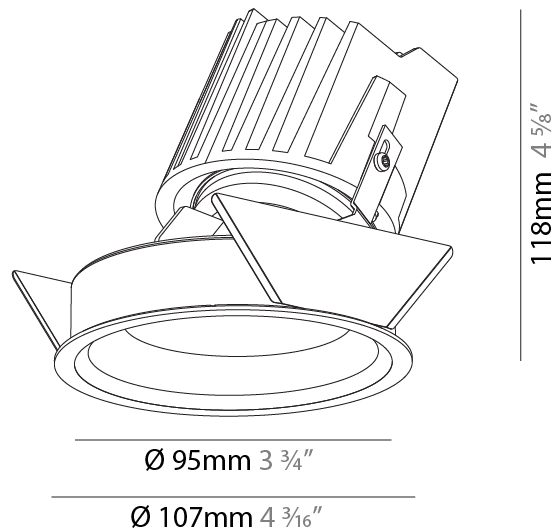

GENERAL

Series: Bioniq
Subseries: Bioniq Round Wallwash
Brand: Prolicht
Division: Architectural
Mounting Type: Recessed
Mounting Location: Ceiling
Subcategory: Downlight

PHYSICAL

Shape: Round
Diameter (mm): 107
Diameter (in): 4 3/16
Height (mm): 118
Height (in): 4 5/8
Ceiling Thickness (mm): 10 / 12.5 / 15
Ceiling Thickness (in): 3/8 or 1/2 or 9/16
Min. Recessing Depth (mm): 140
Min. Recessing Depth (in): 5 1/2
Light Distribution: Adjustable / Asymmetric
Weight (kg): 0.456
Weight (lbs): 1
Fixture Finish: SSR / BKV / CWI / CRY / HAB / LAG / UFT / ITA / RUA / RUR / MIC / FTG / MYG / TWT / LOD / PUS / FRO / FUP / KIA / POP / BLS / SPG / MEY / GOH / GUM / CHC / COM / ABZ / JAG / OBR / MOS / ROR
Fixture Material: Aluminum Die Cast
Cut-out Measurements: 98mm / 3 7/8"

ELECTRICAL

Lamp Type: LED (Zhaga Standard)
Total Output Wattage (W): 15
Dimming: Dali Dimming
Driver Included: No
Driver Location: Recessed Housing
Driver Type: Constant Current - 120Vac
Housing: See components
Input Voltage (V): 120
Constant Current (MA): 350

LED

Number of LEDs: 1
Color Temperature (°K): Warm Dim
Max. Delivered Lumen (lm): 850
Nominal Lumen (lm): 1140
CRI: >90 CRI
Lamp Life (hrs): 50000

OPTICAL

Reflector: 20 / 40 / 60
Adjustability: Fixed

RATINGS AND CERTIFICATIONS

Certified By: Certified for North American Standards
IP rating: IP20