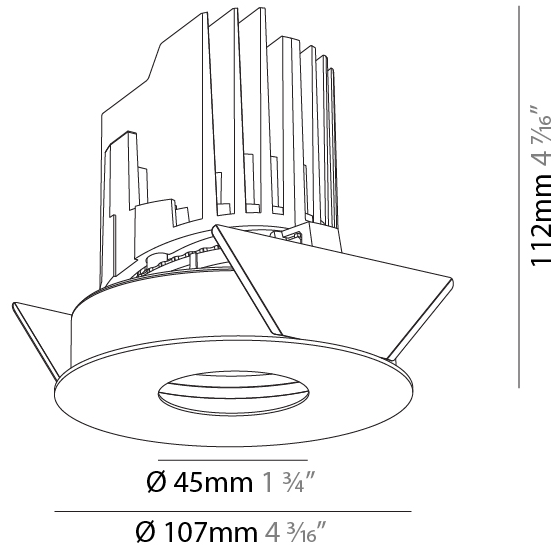

PHYSICAL

Shape: Round
Diameter (mm): 107
Diameter (in): 4 3/16
Height (mm): 112
Height (in): 4 7/16
Ceiling Thickness (mm): 10 / 12.5 / 15
Ceiling Thickness (in): 3/8 or 1/2 or 9/16
Min. Recessing Depth (mm): 130
Min. Recessing Depth (in): 5 1/8
Light Distribution: Adjustable / Downlight
Weight (kg): 0.473
Weight (lbs): 1.04
Fixture Finish: SSR / BKV / CWI / CRY / HAB / LAG / UFT / ITA / RUA / RUR / MIC / FTG / MYG / TWT / LOD / PUS / FRO / FUP / KIA / POP / BLS / SPG / MEY / GOH / GUM / CHC / COM / ABZ / JAG / OBR / MOS / ROR
Fixture Material: Aluminum Die Cast
Cut-out Measurements: 98mm / 3 7/8"

ELECTRICAL

Lamp Type: LED
Input Wattage (W): 13.2 / 16.5
Total Output Wattage (W): 12 / 15
Dimming: Tri-Mode (Non-Dimming and Phase Dimming (120Vac only) and 0-10V Dimming)
Driver Included: No
Driver Location: Recessed Housing
Driver Type: Constant Current - Universal
Housing: See components
Input Voltage (V): 120 - 277
Constant Current (MA): 350

LED

Number of LEDs: 1
Color Temperature (°K): 2700 / 3000 / 3500 / 4000
Max. Delivered Lumen (lm): 850 / 950 / 1019 / 1040
Nominal Lumen (lm): 960 / 1070 / 1156 / 1180
CRI: >90 CRI
Lamp Life (hrs): 50000

OPTICAL

Reflector°: 10
Adjustability: Rotational 355°; Tilt 30°

RATINGS AND CERTIFICATIONS

Certified By: Certified for North American Standards
IP rating: IP20