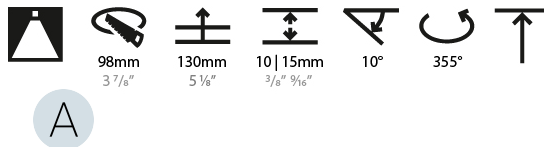

GENERAL

Series: Bioniq
Subseries: Bioniq Round Semi Adjustable
Brand: Prolicht
Division: Architectural
Mounting Type: Recessed
Mounting Location: Ceiling
Subcategory: Downlight

PHYSICAL

Shape: Round
Diameter (mm): 107
Diameter (in): 4 3/16
Height (mm): 112
Height (in): 4 7/16
Ceiling Thickness (mm): 10 / 12.5 / 15
Ceiling Thickness (in): 3/8 or 1/2 or 9/16
Min. Recessing Depth (mm): 130
Min. Recessing Depth (in): 5 1/8
Light Distribution: Adjustable / Downlight
Weight (kg): 0.435
Weight (lbs): 0.96
Fixture Finish: SSR / BKV / CWI / CRY / HAB / LAG / UFT / ITA / RUA / RUR / MIC / FTG / MYG / TWT / LOD / PUS / FRO / FUP / KIA / POP / BLS / SPG / MEY / GOH / GUM / CHC / COM / ABZ / JAG / OBR / MOS / ROR
Fixture Material: Aluminum Die Cast
Cut-out Measurements: 98mm / 3 7/8"

ELECTRICAL

Lamp Type: LED (Zhaga Standard)
Total Output Wattage (W): 15
Dimming: Dali Dimming
Driver Included: No
Driver Location: Recessed Housing
Driver Type: Constant Current - 120Vac
Housing: See components
Input Voltage (V): 120
Constant Current (MA): 350

LED

Number of LEDs: 1
Color Temperature (°K): Warm Dim
Max. Delivered Lumen (lm): 760
Nominal Lumen (lm): 1140
CRI: >90 CRI
Lamp Life (hrs): 50000

OPTICAL

Reflector: 20 / 40 / 60
Adjustability: Rotational 355°, Tilt 10°

RATINGS AND CERTIFICATIONS

Certified By: Certified for North American Standards
IP rating: IP20