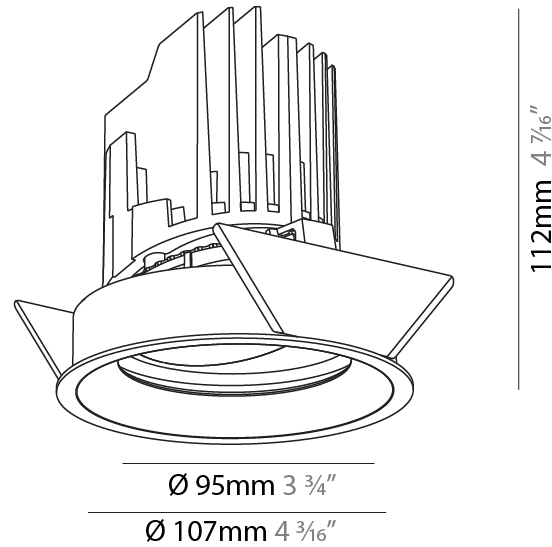

GENERAL

Series: Bioniq
 Subseries: Bioniq Round Adjustable
 Brand: Prolicht
 Division: Architectural
 Mounting Type: Recessed
 Mounting Location: Ceiling
 Subcategory: Downlight

PHYSICAL

Shape: Round
 Diameter (mm): 107
 Diameter (in): 4 3/16
 Height (mm): 112
 Height (in): 4 7/16
 Ceiling Thickness (mm): 10 / 12.5 / 15
 Ceiling Thickness (in): 3/8 or 1/2 or 9/16
 Min. Recessing Depth (mm): 130
 Min. Recessing Depth (in): 5 1/8
 Light Distribution: Adjustable / Downlight
 Weight (kg): 0.47
 Weight (lbs): 1.04
 Fixture Finish: SSR / BKV / CWI / CRY / HAB / LAG / UFT / ITA / RUA / RUR / MIC / FTG / MYG / TWT / LOD / PUS / FRO / FUP / KIA / POP / BLS / SPG / MEY / GOH / GUM / CHC / COM / ABZ / JAG / OBR / MOS / ROR
 Fixture Material: Aluminum Die Cast
 Cut-out Measurements: 98mm / 3 7/8"

OPTICAL

Reflector°: 10
 Optic°: Lens Pack - No Lens
 Adjustability: Rotational 355°; Tilt 30°

RATINGS AND CERTIFICATIONS

Certified By: Certified for North American Standards
 IP rating: IP20

98mm 3 7/8"	130mm 5 1/8"	10 15mm 3/8" 9/16"	30°	355°	