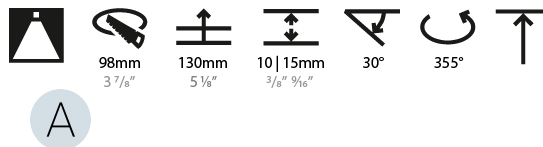

PHYSICAL

Shape: Round
Diameter (mm): 107
Diameter (in): 4 3/16
Height (mm): 112
Height (in): 4 7/16
Ceiling Thickness (mm): 10 / 12.5 / 15
Ceiling Thickness (in): 3/8 or 1/2 or 9/16
Min. Recessing Depth (mm): 130
Min. Recessing Depth (in): 5 1/8
Light Distribution: Adjustable / Downlight
Weight (kg): 0.473
Weight (lbs): 1.04
Fixture Finish: SSR / BKV / CWI / CRY / HAB / LAG / UFT / ITA / RUA / RUR / MIC / FTG / MYG / TWT / LOD / PUS / FRO / FUP / KIA / POP / BLS / SPG / MEY / GOH / GUM / CHC / COM / ABZ / JAG / OBR / MOS / ROR
Fixture Material: Aluminum Die Cast
Cut-out Measurements: 98mm / 3 7/8"

ELECTRICAL

Lamp Type: LED
Input Wattage (W): 13.2 / 16.5
Total Output Wattage (W): 12 / 15
Dimming: Tri-Mode (Non-Dimming and Phase Dimming (120Vac only) and 0-10V Dimming)
Driver Included: No
Driver Location: Recessed Housing
Driver Type: Constant Current - Universal
Housing: See components
Input Voltage (V): 120 - 277
Constant Current (MA): 350

LED

Number of LEDs: 1
Color Temperature (°K): 2700 / 3000 / 3500 / 4000
Max. Delivered Lumen (lm): 850 / 950 / 1019 / 1040
Nominal Lumen (lm): 960 / 1070 / 1156 / 1180
CRI: >90 CRI
Lamp Life (hrs): 50000

OPTICAL

Reflector°: 10
Adjustability: Rotational 355°; Tilt 30°

RATINGS AND CERTIFICATIONS

Certified By: Certified for North American Standards
IP rating: IP20