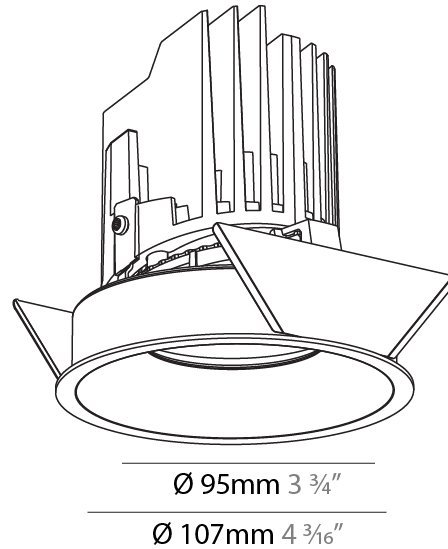

PHYSICAL

Shape: Round
Diameter (mm): 107
Diameter (in): 4 3/16
Height (mm): 112
Height (in): 4 7/16
Ceiling Thickness (mm): 10 / 12.5 / 15
Ceiling Thickness (in): 3/8 or 1/2 or 9/16
Min. Recessing Depth (mm): 130
Min. Recessing Depth (in): 5 1/8
Light Distribution: Adjustable / Downlight
Weight (kg): 0.488
Weight (lbs): 1.08
Fixture Finish: SSR / BKV / CWI / CRY / HAB / LAG / UFT / ITA / RUA / RUR / MIC / FTG / MYG / TWT / LOD / PUS / FRO / FUP / KIA / POP / BLS / SPG / MEY / GOH / GUM / CHC / COM / ABZ / JAG / OBR / MOS / ROR
Fixture Material: Aluminum Die Cast
Cut-out Measurements: 98mm / 3 7/8"

ELECTRICAL

Lamp Type: LED (Zhaga Standard)
Input Wattage (W): 13.2 / 16.5
Total Output Wattage (W): 12 / 14
Dimming: Tri-Mode (Non-Dimming and Phase Dimming (120Vac only) and 0-10V Dimming)
Driver Included: No
Driver Location: Recessed Housing
Driver Type: Constant Current - Universal
Driver Class: Class 2
Housing: See components
Input Voltage (V): 120 - 277
Constant Current (MA): 350

LED

Number of LEDs: 1
Color Temperature (°K): 2700 / 3000 / 3500 / 4000
Max. Delivered Lumen (lm): 850 / 950 / 1029 / 1050
Nominal Lumen (lm): 960 / 1070 / 1156 / 1180
CRI: >90 CRI
Efficiency (%): 0.885
Lamp Life (hrs): 50000

OPTICAL

Reflector°: 10
Adjustability: Rotational 355°; Tilt 10°

RATINGS AND CERTIFICATIONS

Certified By: Certified for North American Standards
IP rating: IP20