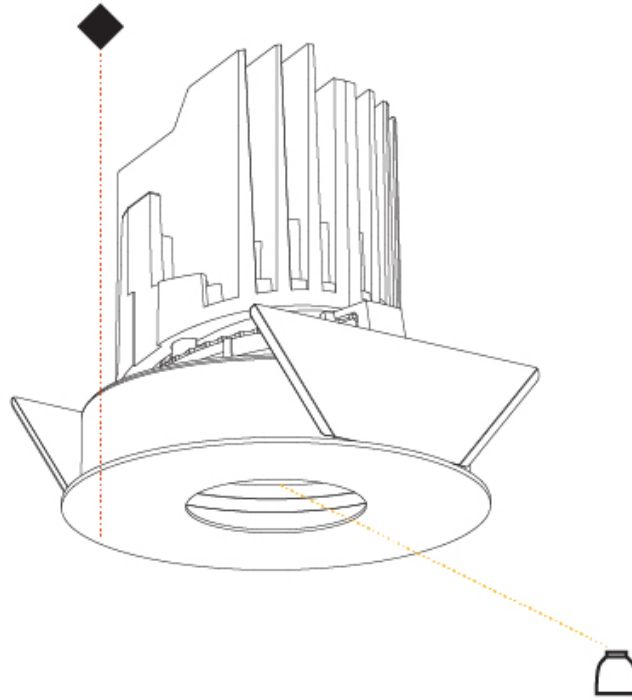

BIONIQ ROUND PINHOLE RECESSED

A35545-

PROJECT

TYPE

SPECIFIER

QUANTITY

DATE

A