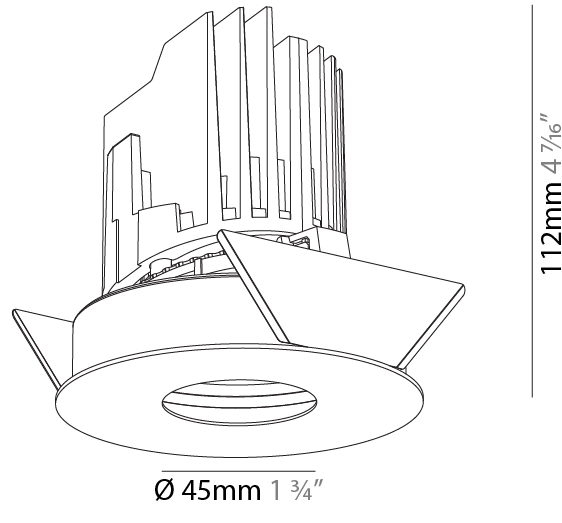

GENERAL

Series: Bioniq
Subseries: Bioniq Round Pinhole
Brand: Prolicht
Division: Architectural
Mounting Type: Recessed
Mounting Location: Ceiling
Subcategory: Downlight

PHYSICAL

Shape: Round
Diameter (mm): 107
Diameter (in): 4 3/16
Height (mm): 112
Height (in): 4 7/16
Ceiling Thickness (mm): 10 / 12.5 / 15
Ceiling Thickness (in): 3/8 or 1/2 or 9/16
Min. Recessing Depth (mm): 130
Min. Recessing Depth (in): 5 1/8
Light Distribution: Adjustable / Downlight
Weight (kg): 0.456
Weight (lbs): 1
Fixture Finish: SSR / BKV / CWI / CRY / HAB / LAG / UFT / ITA / RUA / RUR / MIC / FTG / MYG / TWT / LOD / PUS / FRO / FUP / KIA / POP / BLS / SPG / MEY / GOH / GUM / CHC / COM / ABZ / JAG / OBR / MOS / ROR
Fixture Material: Aluminum Die Cast
Cut-out Measurements: 98mm / 3 7/8"

ELECTRICAL

Lamp Type: LED (Zhaga Standard)
Total Output Wattage (W): 15
Dimming: Dali Dimming
Driver Included: No
Driver Location: Recessed Housing
Driver Type: Constant Current - 120Vac
Housing: See components
Input Voltage (V): 120
Constant Current (MA): 350

LED

Number of LEDs: 1
Color Temperature (°K): Warm Dim
Max. Delivered Lumen (lm): 760
Nominal Lumen (lm): 1140
CRI: >90 CRI
Lamp Life (hrs): 50000

OPTICAL

Reflector: 20 / 40 / 60
Adjustability: Rotational 355°; Tilt 30°

RATINGS AND CERTIFICATIONS

Certified By: Certified for North American Standards
IP rating: IP20

PROJECT
TYPE
SPECIFIER
QUANTITY
DATE