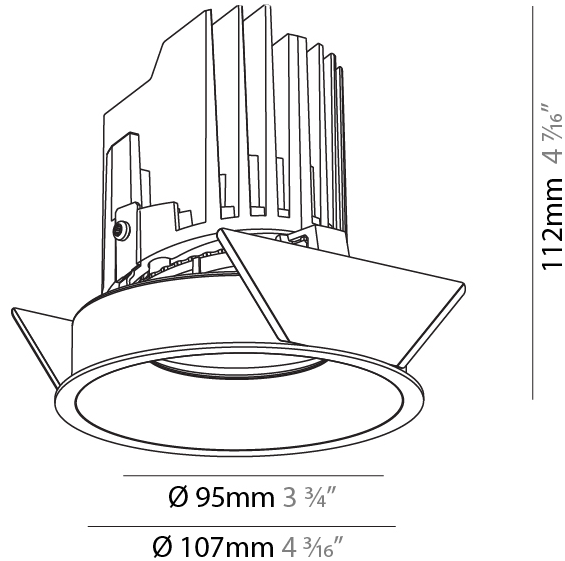

GENERAL

Series: Bioniq
Subseries: Bioniq Round Semi Adjustable
Brand: Prolicht
Division: Architectural
Mounting Type: Recessed
Mounting Location: Ceiling
Subcategory: Downlight

PHYSICAL

Shape: Round
Diameter (mm): 107
Diameter (in): 4 3/16
Height (mm): 112
Height (in): 4 7/16
Ceiling Thickness (mm): 10 / 12.5 / 15
Ceiling Thickness (in): 3/8 or 1/2 or 9/16
Min. Recessing Depth (mm): 130
Min. Recessing Depth (in): 5 1/8
Light Distribution: Adjustable / Downlight
Weight (kg): 0.435
Weight (lbs): 0.96
Fixture Finish: SSR / BKV / CWI / CRY / HAB / LAG / UFT / ITA / RUA / RUR / MIC / FTG / MYG / TWT / LOD / PUS / FRO / FUP / KIA / POP / BLS / SPG / MEY / GOH / GUM / CHC / COM / ABZ / JAG / OBR / MOS / ROR
Fixture Material: Aluminum Die Cast
Cut-out Measurements: 98mm / 3 7/8"

ELECTRICAL

Lamp Type: LED (Zhaga Standard)
Total Output Wattage (W): 15
Dimming: Dali Dimming
Driver Included: No
Driver Location: Recessed Housing
Driver Type: Constant Current - 120Vac
Housing: See components
Input Voltage (V): 120
Constant Current (MA): 350

LED

Number of LEDs: 1
Color Temperature (°K): Warm Dim
Max. Delivered Lumen (lm): 760
Nominal Lumen (lm): 1140
CRI: >90 CRI
Lamp Life (hrs): 50000

OPTICAL

Reflector: 20 / 40 / 60
Adjustability: Rotational 355°, Tilt 10°

RATINGS AND CERTIFICATIONS

Certified By: Certified for North American Standards
IP rating: IP20