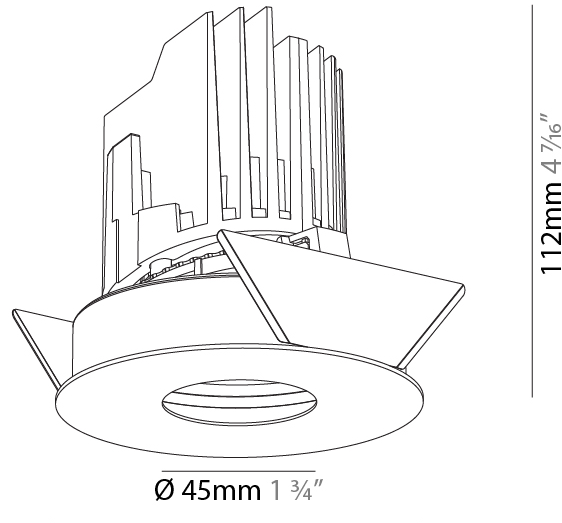

GENERAL

Series: Bioniq
Subseries: Bioniq Round Pinhole
Brand: Prolicht
Division: Architectural
Mounting Type: Recessed
Mounting Location: Ceiling
Subcategory: Downlight

PHYSICAL

Shape: Round
Diameter (mm): 107
Diameter (in): 4 ³/₁₆
Height (mm): 112
Height (in): 4 ⁷/₁₆
Ceiling Thickness (mm): 10 / 12.5 / 15
Ceiling Thickness (in): 3/8 or 1/2 or 9/16
Min. Recessing Depth (mm): 130
Min. Recessing Depth (in): 5 ¹/₈
Light Distribution: Adjustable / Downlight
Weight (kg): 0.47
Weight (lbs): 1.04
Fixture Finish: SSR / BKV / CWI / CRY / HAB / LAG / UFT / ITA / RUA / RUR / MIC / FTG / MYG / TWT / LOD / PUS / FRO / FUP / KIA / POP / BLS / SPG / MEY / GOH / GUM / CHC / COM / ABZ / JAG / OBR / MOS / ROR
Fixture Material: Aluminum Die Cast
Cut-out Measurements: 98mm / 3 7/8"

ELECTRICAL

Lamp Type: LED (Zhaga Standard)
Input Wattage (W): 15.5
Total Output Wattage (W): 14
Driver Included: No
Driver Location: Recessed Housing
Constant Current (MA): 350

LED

Number of LEDs: 1
Color Temperature (°K): 2700 / 3000 / 3500 / 4000
Max. Delivered Lumen (lm): 930 / 960 / 1009 / 1030
Nominal Lumen (lm): 1386 / 1438 / 1511 / 1542
CRI: >90 CRI

OPTICAL

Reflector: 20 / 40 / 60
Adjustability: Rotational 355°; Tilt 30°

RATINGS AND CERTIFICATIONS

Certified By: Certified for North American Standards
IP rating: IP20

PROJECT
TYPE
SPECIFIER
QUANTITY
DATE