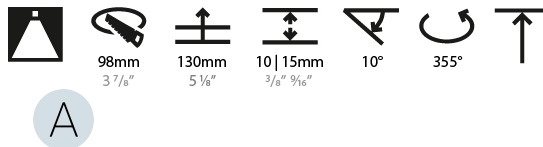

OPTICAL

Reflector°: 10
 Adjustability: Rotational 355°; Tilt 10°

RATINGS AND CERTIFICATIONS

Certified By: Certified for North American Standards
 IP rating: IP54

112mm 4 7/16"

Ø 95mm 3 3/4"

Ø 107mm 4 3/16"

BIONIQ ROUND SEMI ADJUSTABLE RECESSED