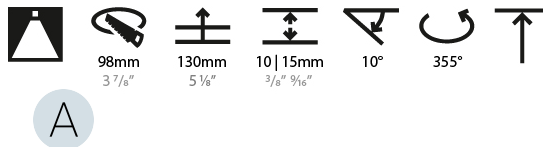

PHYSICAL

Shape: Round
Diameter (mm): 107
Diameter (in): 4 3/16
Height (mm): 112
Height (in): 4 7/16
Ceiling Thickness (mm): 10 / 12.5 / 15
Ceiling Thickness (in): 3/8 or 1/2 or 9/16
Min. Recessing Depth (mm): 130
Min. Recessing Depth (in): 5 1/8
Light Distribution: Adjustable / Downlight
Weight (kg): 0.488
Weight (lbs): 1.08
Fixture Finish: SSR / BKV / CWI / CRY / HAB / LAG / UFT / ITA / RUA / RUR / MIC / FTG / MYG / TWT / LOD / PUS / FRO / FUP / KIA / POP / BLS / SPG / MEY / GOH / GUM / CHC / COM / ABZ / JAG / OBR / MOS / ROR
Fixture Material: Aluminum Die Cast
Cut-out Measurements: 98mm / 3 7/8"

ELECTRICAL

Lamp Type: LED (Zhaga Standard)
Input Wattage (W): 13.2 / 16.5
Total Output Wattage (W): 12 / 14
Dimming: Tri-Mode (Non-Dimming and Phase Dimming (120Vac only) and 0-10V Dimming)
Driver Included: No
Driver Location: Recessed Housing
Driver Type: Constant Current - Universal
Driver Class: Class 2
Housing: See components
Input Voltage (V): 120 - 277
Constant Current (MA): 350

LED

Number of LEDs: 1
Color Temperature (°K): 2700 / 3000 / 3500 / 4000
Max. Delivered Lumen (lm): 850 / 950 / 1029 / 1050
Nominal Lumen (lm): 960 / 1070 / 1156 / 1180
CRI: >90 CRI
Efficiency (%): 0.885
Lamp Life (hrs): 50000

OPTICAL

Reflector°: 10
Adjustability: Rotational 355°; Tilt 10°

RATINGS AND CERTIFICATIONS

Certified By: Certified for North American Standards
IP rating: IP20