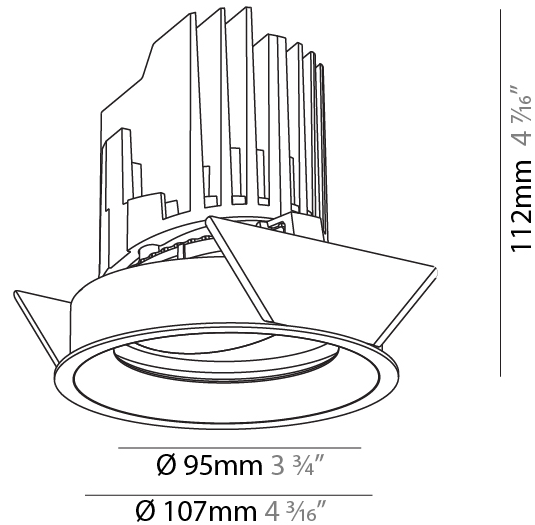

GENERAL

Series: Bioniq
Subseries: Bioniq Round Adjustable
Brand: Prolicht
Division: Architectural
Mounting Type: Recessed
Mounting Location: Ceiling
Subcategory: Downlight

PHYSICAL

Shape: Round
Diameter (mm): 107
Diameter (in): 4 3/16
Height (mm): 112
Height (in): 4 7/16
Min. Recessing Depth (mm): 130
Min. Recessing Depth (in): 5 1/8
Light Distribution: Adjustable / Downlight
Weight (kg): 0.46
Weight (lbs): 1.01
Fixture Finish: [SSR / BKV / CWI / CRY / HAB / LAG / UFT / ITA / RUA / RUR / MIC / FTG / MYG / TWT / LOD / PUS / FRO / FUP / KIA / POP / BLS / SPG / MEY / GOH / GUM / CHC / COM / ABZ / JAG / OBR / MOS / ROR](#)
Fixture Material: Aluminum Die Cast
Cut-out Measurements: 98mm / 3 7/8"

ELECTRICAL

Lamp Type: LED (Zhaga Standard)
Input Wattage (W): 16.5
Total Output Wattage (W): 14.7
Dimming: Dali Dimming
Driver Included: No
Driver Location: Recessed Housing
Driver Type: Constant Current - 120Vac
Driver Class: Class 2
Input Voltage (V): 120
Constant Current (mA): 350

LED

Number of LEDs: 1
Color Temperature (°K): Warm Dim
Max. Delivered Lumen (lm): 760
Nominal Lumen (lm): 1140
CRI: >90 CRI

OPTICAL

Reflector°: [20 / 40 / 60](#)
Adjustability: Rotational 355°; Tilt 30°

RATINGS AND CERTIFICATIONS

Certified By: Certified for North American Standards
IP rating: IP20

98mm 3 7/8"   130mm 5 1/8"   10 | 15mm 3/8" 9/16"   30°   355°

A